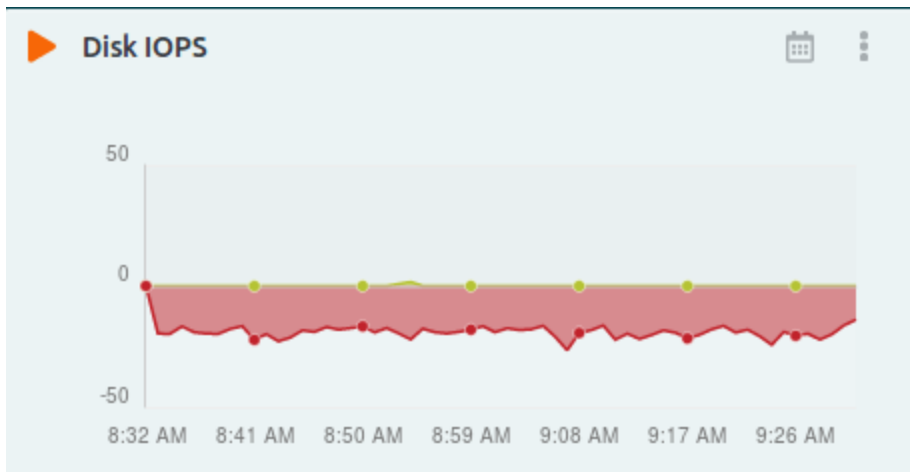

LOGZILLA DOCUMENTATION

Pre-built Widgets

Fourteen pre-built LogZilla widgets covering event rate, LastN, notifications, tasks, TopN, system health, and Cisco IOS service-impacting events

LogZilla comes packaged with 14 pre-built widgets organized into categories: Generic widgets (7) including EventRate, LastN, Notifications, Tasks, and TopN widgets; System widgets (5) for monitoring CPU Load, Disk IOPS, Memory Usage, Network Utilization, and Storage; and Cisco IOS widgets (2) for service impacting events. Each widget type can be customized and configured for specific monitoring needs.

Event Rate Widgets

These widgets give users a quick view of current and long-term event rates. Large changes in these can indicate changes in traffic, configuration problems, or security events, among other things. Spikes in these graphs should be investigated as part of routine maintenance.

Messaging

This widget displays the Latest Unread Notifications. Notifications are generated by triggers that users create. See the [Alerts Overview](https://www.logzilla.ai/docs/alerts/alerts-overview) (<https://www.logzilla.ai/docs/alerts/alerts-overview>) documentation for more information.

NAME	UNREAD COUNT	LAST ISSUED
No notifications found.		

System Widgets

These widgets allow monitoring of the LogZilla server status. Options include CPU Load, Memory Usage, Network Utilization, Storage, and Disk IOPS. For high traffic servers that require 100% uptime, these widgets can help indicate issues before they become downtime.